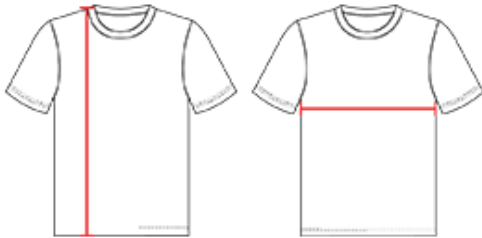

#BS0070 GIRLS' SUBLIMATED GIRLS' TEE

- 100% Polyester moisture management/odor protection performance fabric
- Badger Sport paneled shoulder for maximum movement
- Self-fabric collar
- Double-needle hem
- Same fit as Badger 216000 B-Core Girls' Tee

COLORS

NA | WH

SPECIFICATIONS

Piece Weight
measured in pounds

Case Count
of units per case

HOW TO MEASURE

These product specifications reference a product's measurements. For sizing information and guidance, please reference our sizing charts.

BODY LENGTH

Measured on the front from the shoulder/neck intersection to the bottom of the garment.

CHEST WIDTH

Measured across the chest, 1" below the armhole seam.