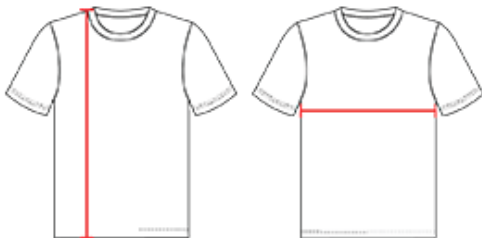

#BSQ002 YOUTH BADGER 5-DAY YOUTH SUBLIMATED TEE

- 100% Polyester moisture management/antimicrobial performance fabric
- Badger Sport paneled shoulder for maximum movement
- Self-fabric collar
- Double-needle hem
- Available in sizes: XS-XL

COLORS

NA | Custom

SPECIFICATIONS

Piece Weight
measured in pounds

Case Count
of units per case

HOW TO MEASURE

These product specifications reference a product's measurements. For sizing information and guidance, please reference our sizing charts.

BODY LENGTH

Measured on the front from the shoulder/neck intersection to the bottom of the garment.

CHEST WIDTH

Measured across the chest, 1" below the armhole seam.