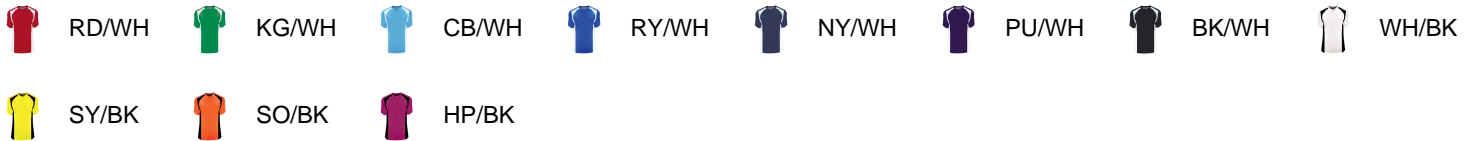

617100

AGILITY WOMEN'S JERSEY

- Badger heat seal logo on left sleeve
- 100% polyester moisture management/odor protection performance fabric
- Double-needle hem
- Self-fabric v-neck collar
- Contrast side and shoulder panels

COLORS

SPECIFICATIONS

	XS	S	M	L	XL	2XL
Piece Weight measured in pounds	0.22	0.22	0.22	0.22	0.22	0.22
Spec Body Length measured in inches	25	26	27	28	29	30
Spec Chest Width measured in inches	15 1/2	17 1/2	19	21	23	25
Case Count # of units per case	36	36	36	36	36	36