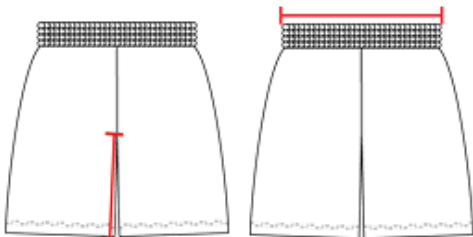

JR21SA ADULT

ADULT 11" SINGLE PLY REVERSIBLE SHORT

- Hyper Lyte : 100% Polyester mock mesh (heavyweight) w/ moisture management
- Great Hand & Durability
- 1 1/2" Covered Elastic Waistband
- Covered Waistband And Cover Hemmed Leg Openings
- Fold Over With Front Side Graphics
- All Seams Reinforced With Feld Seaming

COLORS

NA | Custom

SPECIFICATIONS

Piece Weight
measured in pounds

Case Count
of units per case

HOW TO MEASURE

These product specifications reference a product's measurements. For sizing information and guidance, please reference our sizing charts.

INSEAM

Measured from crotch point to bottom leg opening.

WAIST WIDTH

Measured across the top of the waist opening.