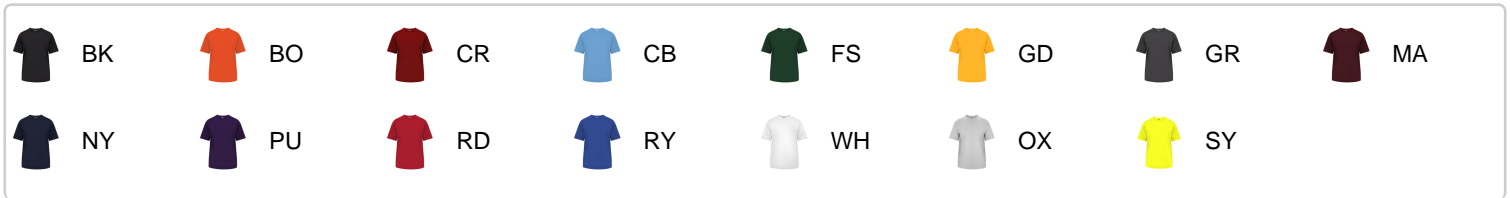

#482000 MEN'S B-TECHTEE

- Badger heat seal logo on left sleeve
- Badger Sport paneled shoulder for maximum movement
- Double-needle hem
- Soft cotton-like feel for comfort
- 94% Polyester/6% Spandex moisture management/odor protection performance fabric

COLORS

SPECIFICATIONS

	S	M	L	XL	2XL	3XL	4XL
Piece Weight measured in pounds	0.36	0.36	0.36	0.36	0.36	0.36	0.36
Spec Body Length measured in inches	29	30	31	32	33	34	35
Spec Chest Width measured in inches	19	21	23	25	27	29	31
Case Count # of units per case	36	36	36	36	36	24	24