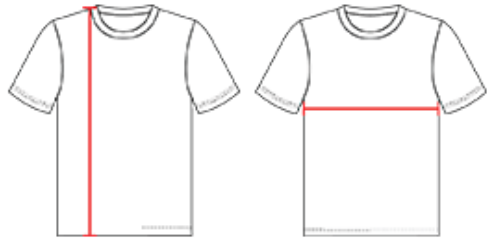

#482000 MEN'S B-TECHTEE

- Badger heat seal logo on left sleeve
- Badger Sport paneled shoulder for maximum movement
- Double-needle hem
- Soft cotton-like feel for comfort
- 94% Polyester/6% Spandex moisture management/odor protection performance fabric

COLORS

SPECIFICATIONS

	S	M	L	XL	2XL	3XL	4XL
Piece Weight measured in pounds	0.36	0.36	0.36	0.36	0.36	0.36	0.36
Spec Body Length measured in inches	29	30	31	32	33	34	35
Spec Chest Width measured in inches	19	21	23	25	27	29	31
Case Count # of units per case	36	36	36	36	36	24	24

HOW TO MEASURE

These product specifications reference a product's measurements. For sizing information and guidance, please reference our sizing charts.

BODY LENGTH

Measured on the front from the shoulder/neck intersection to the bottom of the garment.

CHEST WIDTH

Measured across the chest, 1" below the armhole seam.