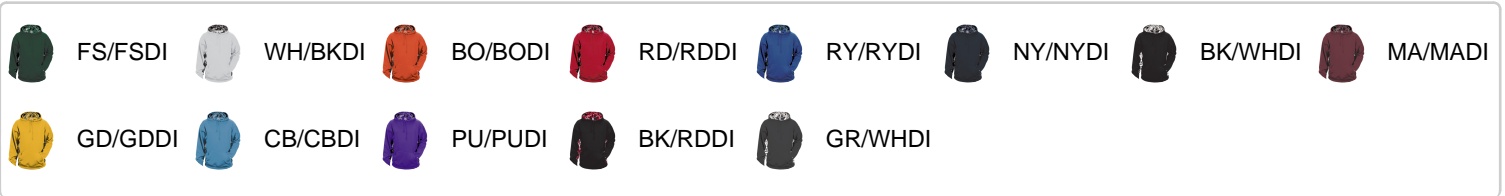

#146400 UNISEX DIGITAL COLORBLOCK HOOD

- 100% Polyester moisture management fleece fabric
- Sublimated side and sleeve panels
- Front pouch pocket with hook and loop closures for headset opening
- Embroidered Badger logo on left sleeve
- Poly rib cuff and waist

COLORS

SPECIFICATIONS

	XS	S	M	L	XL	2XL	3XL	4XL
Piece Weight measured in pounds	1.22	1.22	1.22	1.22	1.22	1.22	1.22	1.22
Spec Body Length measured in inches	28 1/2	29	29 1/2	30	30 1/2	31	31 1/2	32
Spec Chest Width measured in inches	19	20	22	24	26	28	30	32
Case Count # of units per case	24	24	24	24	24	24	12	12