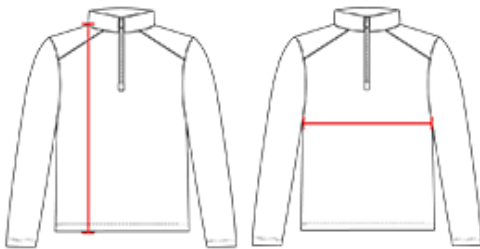

#BS0250 ADULT SUBLIMATED 1/4 ZIP

- 100% Polyester moisture management/odor protection performance fabric
- Badger Sport paneled shoulder for maximum movement
- Self-fabric collar with 8" locking zipper
- Double-needle hem
- Same fit as Badger 410200 B-Core 1/4 Zip

COLORS

NA | WH

SPECIFICATIONS

Piece Weight
measured in pounds

Case Count
of units per case

HOW TO MEASURE

These product specifications reference a product's measurements. For sizing information and guidance, please reference our sizing charts.

BODY LENGTH

Measured on the front from the shoulder/neck intersection to the bottom of the garment.

CHEST WIDTH

Measured across the chest, 1" below the armhole seam.