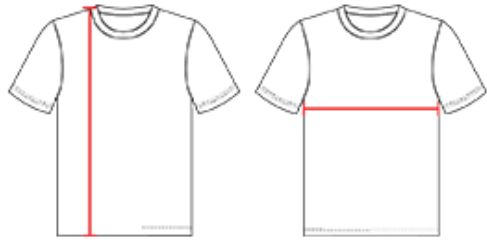

A105LA MEN'S ADULT NBA LOGO REVERSIBLE GAME JERSEY

- 100% Extreme Tear Drop Cationic Colorfast Polyester With Moisture Management Fibers
- Double Ply Extreme Tear Drop Reversible Jersey
- Soft Cool Hand
- Lightweight Basketball Mock Mesh
- Contrasting Color Exposed Top Stitching Across Upper Chest On Front And Back On Both Colorway Sides Of Jersey
- Self-Material Main Body Set-In Mitered V-Neck With Bar Tack Reinforcement

COLORS

SPECIFICATIONS

| | S | M | L | XL | 2XL |
|---|------|------|------|------|------|
| Piece Weight measured in pounds | 0.51 | 0.51 | 0.51 | 0.51 | 0.51 |
| Case Count # of units per case | 70 | 60 | 60 | 50 | 50 |

HOW TO MEASURE

These product specifications reference a product's measurements. For sizing information and guidance, please reference our sizing charts.

BODY LENGTH

Measured on the front from the shoulder/neck intersection to the bottom of the garment.

CHEST WIDTH

Measured across the chest, 1" below the armhole seam.