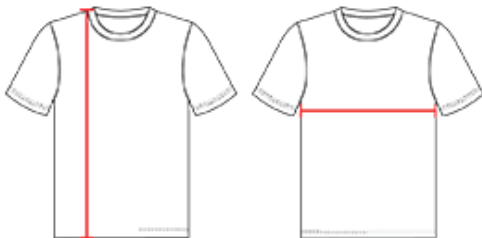

HOW TO MEASURE

These product specifications reference a product's measurements. For sizing information and guidance, please reference our sizing charts.

BODY LENGTH

Measured on the front from the shoulder/neck intersection to the bottom of the garment.

CHEST WIDTH

Measured across the chest, 1" below the armhole seam.