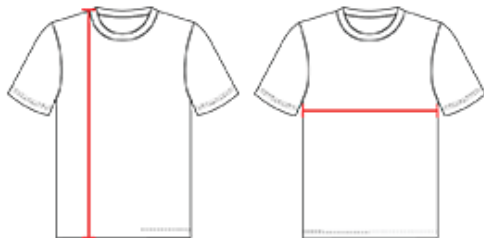

R4LFJW WOMEN'S MEDAL LOOSE FIT WOMEN'S TRACK TANK

- Sleeveless single ply tank construction with mesh back panel and contrast side inserts for breathability and mobility
- Body fabric stripe inserts on side mesh panels
- Binding at neck and armholes for clean finish and comfort
- Double needle curved hem finish

COLORS

SPECIFICATIONS

Piece Weight
measured in pounds

Case Count
of units per case

HOW TO MEASURE

These product specifications reference a product's measurements. For sizing information and guidance, please reference our sizing charts.

BODY LENGTH

Measured on the front from the shoulder/neck intersection to the bottom of the garment.

CHEST WIDTH

Measured across the chest, 1" below the armhole seam.