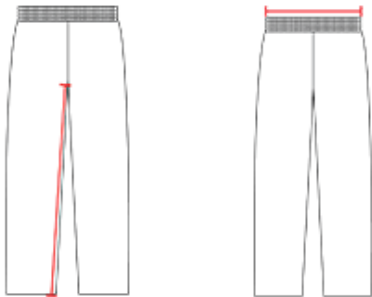

HOW TO MEASURE

These product specifications reference a product's measurements. For sizing information and guidance, please reference our sizing charts.

WAIST WIDTH

Measured across the top of the waist opening.

INSEAM

Measured from crotch point to bottom leg opening.