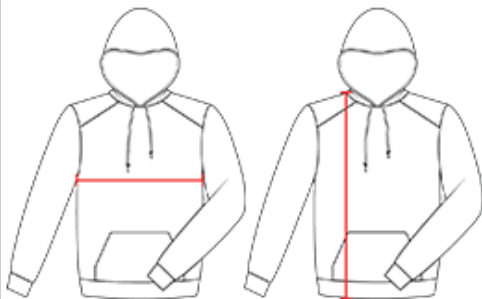

BS1020 ADULT SUBLIMATED PERFORMANCE FLEECE HOOD

- 100% Polyester fleece fabric
- Self-fabric hood with drawcord
- Self-fabric cuffs & waistband
- Badger sport shoulder for maximum movement
- Front pouch pocket
- Badger logo on left sleeve
- Same fit as Badger 140300 Performance Fleece Hood

COLORS

NA | Custom

SPECIFICATIONS

Piece Weight
measured in pounds

Case Count
of units per case

HOW TO MEASURE

These product specifications reference a product's measurements. For sizing information and guidance, please reference our sizing charts.

BODY LENGTH

Measured on the front from the shoulder/neck intersection to the bottom of the garment.

CHEST WIDTH

Measured across the chest, 1" below the armhole seam.