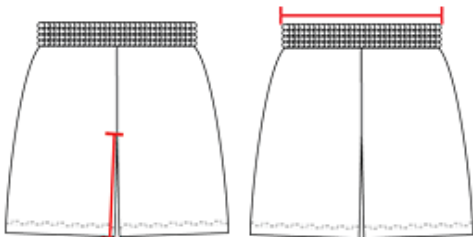

214600 YOUTH B-CORE 4" POCKETED YOUTH SHORT

- 100% Polyester moisture management/odor protection performance fabric
- 2" Covered elastic waistband
- Two deep side seam pockets - Double-needle hem
- 4" inseam
- Athletic cut & superior fit
- Badger heat seal logo on left hip

COLORS

SPECIFICATIONS

Piece Weight
measured in pounds

Case Count
of units per case

HOW TO MEASURE

These product specifications reference a product's measurements. For sizing information and guidance, please reference our sizing charts.

INSEAM

Measured from crotch point to bottom leg opening.

WAIST WIDTH

Measured across the top of the waist opening.