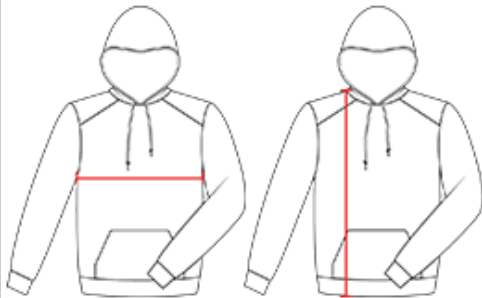

241300 YOUTH WARP YOUTH HOOD

- 100% Sublimated Polyester moisture management/antimicrobial performance fabric
- Two layer hood with contrasting liner
- Double front pouch pocket with hook and loop closures
- Self-fabric cuffs & waistband
- Embroidered Badger logo on left sleeve

COLORS

SPECIFICATIONS

Piece Weight
measured in pounds

Case Count
of units per case

HOW TO MEASURE

These product specifications reference a product's measurements. For sizing information and guidance, please reference our sizing charts.

BODY LENGTH

Measured on the front from the shoulder/neck intersection to the bottom of the garment.

CHEST WIDTH

Measured across the chest, 1" below the armhole seam.