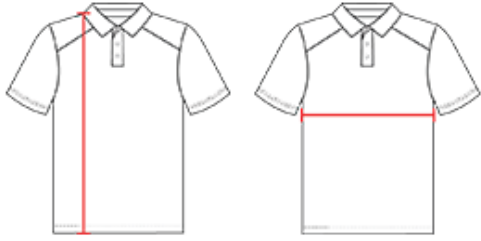

#GPL5 MEN'S ADULT GAMEDAY POLO

- 95% Cationic Colorfast Polyester/5% Spandex With Moisture Management Fibers
- Solid Color Polo With Set-In Sleeves And Raglan Yoke
- Main Body Colored Rib Knit Collar
- Back Yoke Seam For Appearance And Comfort

COLORS

SPECIFICATIONS

	S	M	L	XL	2XL	3XL	4XL
Piece Weight measured in pounds	0.67	0.67	0.67	0.67	0.67	0.67	0.67
Case Count # of units per case	67	61	51	50	50	40	40

HOW TO MEASURE

These product specifications reference a product's measurements. For sizing information and guidance, please reference our sizing charts.

BODY LENGTH

Measured on the front from the shoulder/neck intersection to the bottom of the garment.

CHEST WIDTH

Measured across the chest, 1" below the armhole seam.