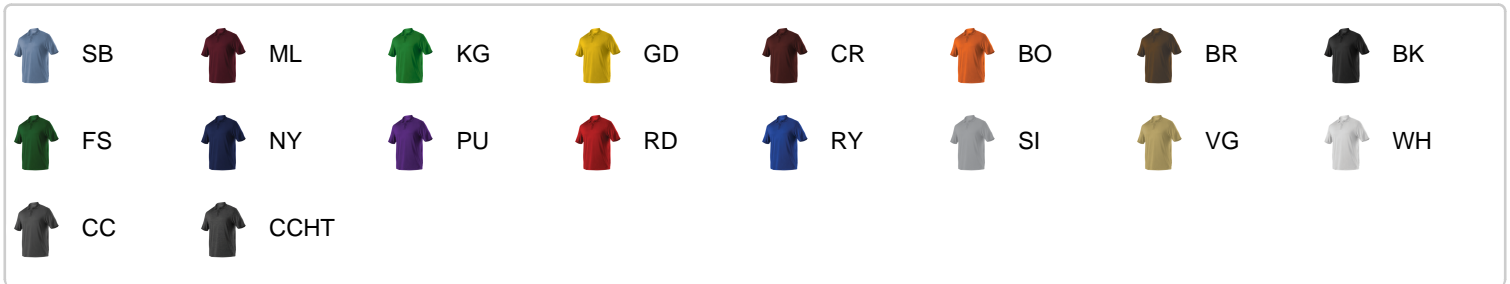

#GPL5 MEN'S ADULT GAMEDAY POLO

- 95% Cationic Colorfast Polyester/5% Spandex With Moisture Management Fibers
- Solid Color Polo With Set-In Sleeves And Raglan Yoke
- Main Body Colored Rib Knit Collar
- Back Yoke Seam For Appearance And Comfort

COLORS

SPECIFICATIONS

	S	M	L	XL	2XL	3XL	4XL
Piece Weight measured in pounds	0.67	0.67	0.67	0.67	0.67	0.67	0.67
Case Count # of units per case	67	61	51	50	50	40	40

HOW TO MEASURE

These product specifications reference a product's measurements. For sizing information and guidance, please reference our sizing charts.