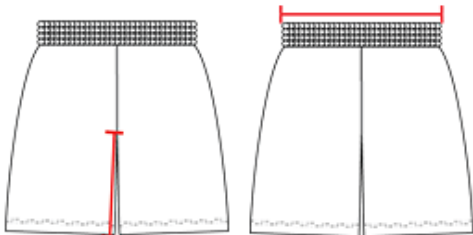

#140700 MEN'S POLYFLEECE 7" SHORT

- 100% Polyester moisture management fleece fabric
- Superior fit
- Two deep side seam pockets
- 1 1/2" Covered elastic waistband
- Double-needle hem
- Badger heat seal logo on left hip

COLORS

SPECIFICATIONS

	XS	S	M	L	XL	2XL	3XL	4XL
Piece Weight measured in pounds	0.50	0.50	0.50	0.50	0.50	0.50	0.50	0.50
Spec Inseam measured in inches	7	7	7	7	7	7	7	7
Case Count # of units per case	24	24	24	24	24	24	12	12

HOW TO MEASURE

These product specifications reference a product's measurements. For sizing information and guidance, please reference our sizing charts.

INSEAM

Measured from crotch point to bottom leg opening.

WAIST WIDTH

Measured across the top of the waist opening.