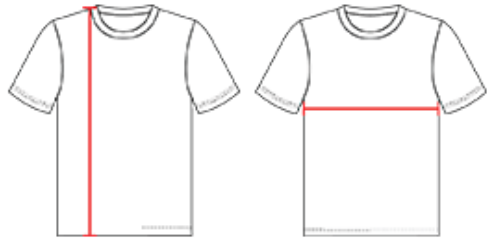

#192200 YOUTH 2B1 YOUTH TEE (WITH MASK)

- 100% Polyester moisture management/odor protection performance fabric
- Built-in self-fabric mask can easily be pulled over face to act as a barrier to the exterior environment
- Attached mask features a double-ply construction to provide optimal protection
- Attached mask contours and conforms to the face and has ear holes to provide maximum comfort and stability
- Badger Sport paneled shoulder for maximum movement
- Double-needle hem
- Badger heat seal logo on left sleeve
- Note - We are not able to accept returns on this style
- NFHS approved while Covid restrictions in place
- Patent Pending
- Note: Returns not accepted on this style

COLORS

SPECIFICATIONS

	XS	S	M	L	XL
Piece Weight measured in pounds	0.30	0.30	0.30	0.30	0.30
Spec Body Length measured in inches	21	23	25	26	27
Spec Chest Width measured in inches	15	16	17	18	19
Case Count # of units per case	36	36	36	36	36

HOW TO MEASURE

These product specifications reference a product's measurements. For sizing information and guidance, please reference our sizing charts.

BODY LENGTH

Measured on the front from the shoulder/neck intersection to the bottom of the garment.

CHEST WIDTH

Measured across the chest, 1" below the armhole seam.