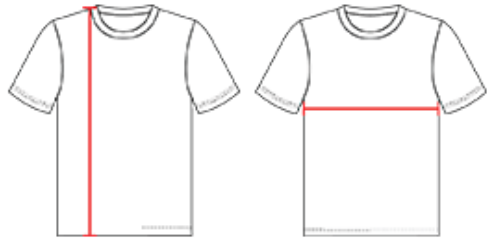

#A105LY YOUTH YOUTH NBA LOGO REVERSIBLE GAME JERSEY

- 100% Extreme Tear Drop Cationic Colorfast Polyester With Moisture Management Fibers
- Double Ply Extreme Tear Drop Reversible Jersey
- Soft Cool Hand
- Lightweight Basketball Mock Mesh
- Contrasting Color Exposed Top Stitching Across Upper Chest On Front And Back On Both Colorway Sides Of Jersey
- Self-Material Main Body Set-In Mitered V-Neck With Bar Tack Reinforcement

COLORS

SPECIFICATIONS

	S	M	L	XL
Piece Weight measured in pounds	0.51	0.51	0.51	0.51
Case Count # of units per case	90	80	70	70

HOW TO MEASURE

These product specifications reference a product's measurements. For sizing information and guidance, please reference our sizing charts.

BODY LENGTH

Measured on the front from the shoulder/neck intersection to the bottom of the garment.

CHEST WIDTH

Measured across the chest, 1" below the armhole seam.