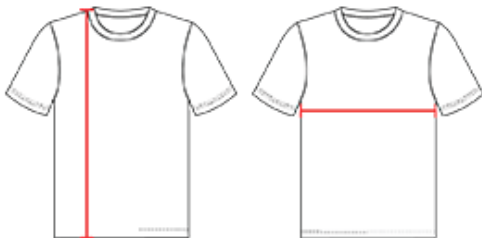

BSQ003 WOMEN'S BADGER 5-DAY WOMENS SUBLIMATED TEE

- 100% Polyester moisture management/antimicrobial performance fabric
- Badger Sport paneled shoulder for maximum movement
- Self-fabric collar
- Double-needle hem
- Available in sizes: XS-2XL

COLORS

NA | Custom

SPECIFICATIONS

Piece Weight
measured in pounds

Case Count
of units per case

HOW TO MEASURE

These product specifications reference a product's measurements. For sizing information and guidance, please reference our sizing charts.

BODY LENGTH

Measured on the front from the shoulder/neck intersection to the bottom of the garment.

CHEST WIDTH

Measured across the chest, 1" below the armhole seam.