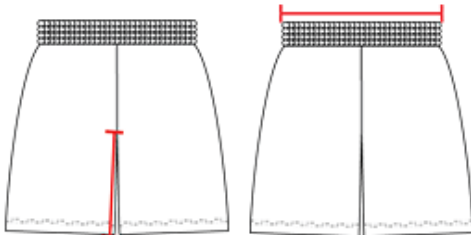

224500 YOUTH B-CORE 4" YOUTH SHORT

- 100% Polyester moisture management/odor protection performance fabric
- 2" covered elastic waistband
- Athletic cut and superior fit
- Badger heat seal logo on left hip
- Double-needle hem
- 4" inseam

COLORS

SPECIFICATIONS

Piece Weight
measured in pounds

Case Count
of units per case

HOW TO MEASURE

These product specifications reference a product's measurements. For sizing information and guidance, please reference our sizing charts.

INSEAM

Measured from crotch point to bottom leg opening.

WAIST WIDTH

Measured across the top of the waist opening.