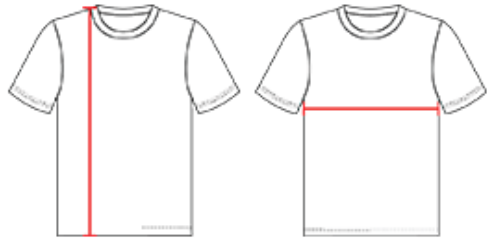

214700 YOUTH DRIVE YOUTH TEE

- Badger heat seal logo on left sleeve
- Self-fabric collar
- Front and back contrast inserts with piping
- 100% Polyester moisture management/odor protection performance fabric
- Double-needle hem

COLORS

SPECIFICATIONS

	XS	S	M	L
Piece Weight measured in pounds	0.25	0.25	0.25	0.25
Spec Body Length measured in inches	21	23	25	26
Spec Chest Width measured in inches	15	16	17	18
Case Count # of units per case	36	36	36	36

HOW TO MEASURE

These product specifications reference a product's measurements. For sizing information and guidance, please reference our sizing charts.

BODY LENGTH

Measured on the front from the shoulder/neck intersection to the bottom of the garment.

CHEST WIDTH

Measured across the chest, 1" below the armhole seam.