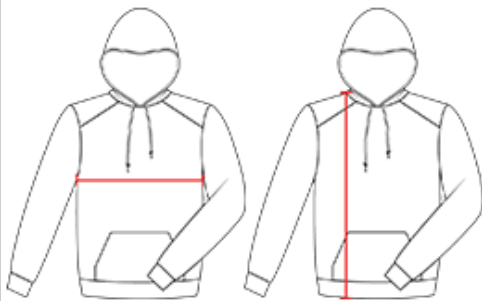

BS1110 ADULT SUBLIMATED PERFORMANCE FLEECE OPEN BOTTOM PANT

- 100% Polyester fleece fabric
- Two deep side pockets
- Covered elastic waistband
- Badger logo on left hip
- Double-needle hem
- Same fit as Badger 147800 Performance Fleece Open Bottom Pant

COLORS

NA | Custom

SPECIFICATIONS

Piece Weight
measured in pounds

Case Count
of units per case

HOW TO MEASURE

These product specifications reference a product's measurements. For sizing information and guidance, please reference our sizing charts.

BODY LENGTH

Measured on the front from the shoulder/neck intersection to the bottom of the garment.

CHEST WIDTH

Measured across the chest, 1" below the armhole seam.