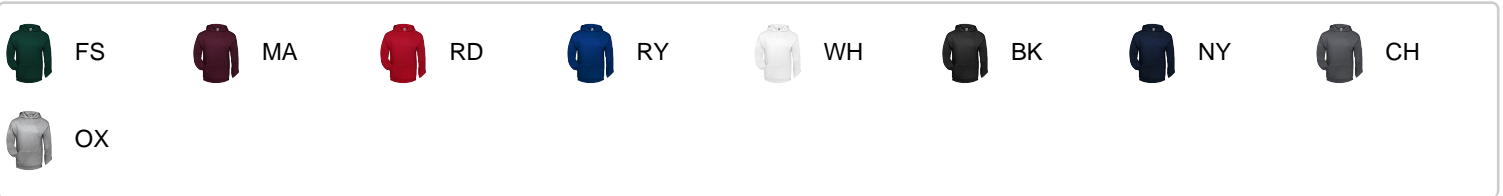

552000 YOUTH C2 FLEECE YOUTH HOOD

- 8 oz. 60% Cotton/40% Polyester Ringspun fleece fabric
- Spandex reinforced rib knit cuffs and waistband
- Two-ply hood
- Pouch front pocket with headset opening

COLORS