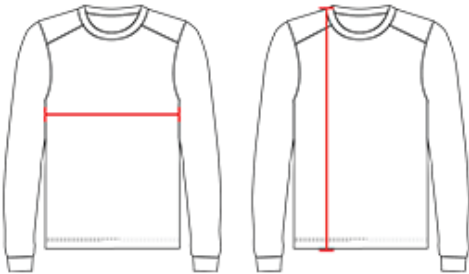

HOW TO MEASURE

These product specifications reference a product's measurements. For sizing information and guidance, please reference our sizing charts.

BODY LENGTH

Measured on the front from the shoulder/neck intersection to the bottom of the garment.

CHEST WIDTH

Measured across the chest, 1" below the armhole seam.