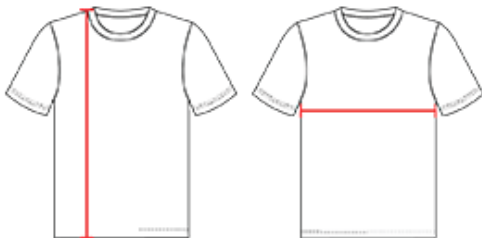

BSQ001 ADULT BADGER 5-DAY SUBLIMATED TEE

- 100% Polyester moisture management/antimicrobial performance fabric
- Badger Sport paneled shoulder for maximum movement
- Self-fabric collar
- Double-needle hem
- Available in sizes: XS-4XL

COLORS

NA | Custom

SPECIFICATIONS

Piece Weight
measured in pounds

Case Count
of units per case

HOW TO MEASURE

These product specifications reference a product's measurements. For sizing information and guidance, please reference our sizing charts.

BODY LENGTH

Measured on the front from the shoulder/neck intersection to the bottom of the garment.

CHEST WIDTH

Measured across the chest, 1" below the armhole seam.