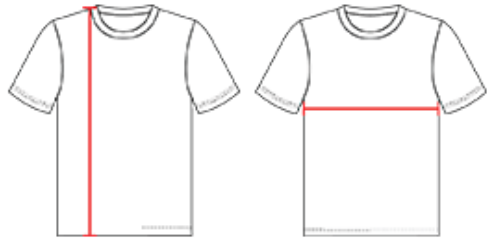

646200 WOMEN'S ULTIMATE SOFTLOCK™ FITTED WOMEN'S JERSEY

- There's no softer shirt on the planet™
- 100% Soft polyester moisture management/odor protection performance fabric
- UPF 50+ sun protection from UVA and UVB
- Self-fabric collar
- Contour silhouette
- Badger Sport paneled shoulder for maximum movement
- Double-needle droptail hem
- Superior interlock fabric for comfort
- May be branded Alleson Athletic on the inside - all other aspects of the product will remain the same

COLORS

SPECIFICATIONS

	XS	S	M	L	XL	2XL
Piece Weight measured in pounds	0.36	0.36	0.36	0.36	0.36	0.36
Spec Body Length measured in inches	24	25	26	27	28	29
Spec Chest Width measured in inches	13 1/2	15 1/2	17	19	21	23
Case Count # of units per case	36	36	36	36	36	36

HOW TO MEASURE

These product specifications reference a product's measurements. For sizing information and guidance, please reference our sizing charts.

BODY LENGTH

Measured on the front from the shoulder/neck intersection to the bottom of the garment.

CHEST WIDTH

Measured across the chest, 1" below the armhole seam.