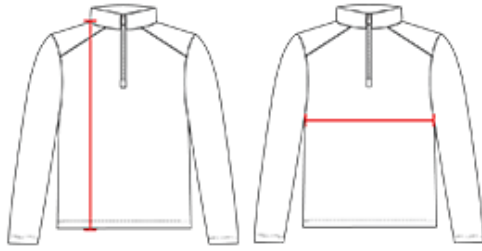

419900 MEN'S B-CORES/S1/4ZIP

- Badger heat seal logo on left sleeve
- Badger Sport paneled shoulder for maximum movement
- 100% polyester moisture management/odor protection performance fabric
- Contrast zipper and inner collar
- Double-needle hem
- Self-fabric collar with 8" locking zipper

COLORS

SPECIFICATIONS

	XS	S	M	L	XL	2XL	3XL	4XL
Piece Weight measured in pounds	0.36	0.36	0.36	0.36	0.36	0.36	0.36	0.36
Spec Body Length measured in inches	26	27	28	29	30	31	32	33
Spec Chest Width measured in inches	18	19	21	23	25	27	29	31
Case Count # of units per case	36	36	36	36	36	36	24	24

HOW TO MEASURE

These product specifications reference a product's measurements. For sizing information and guidance, please reference our sizing charts.

BODY LENGTH

Measured on the front from the shoulder/neck intersection to the bottom of the garment.