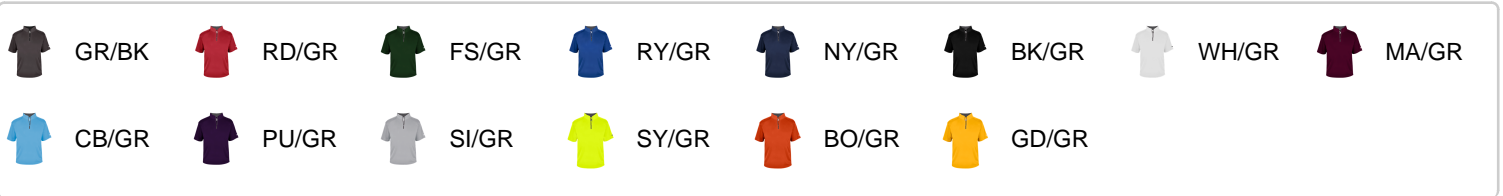

419900 MEN'S B-CORES/S1/4ZIP

- Badger heat seal logo on left sleeve
- Badger Sport paneled shoulder for maximum movement
- 100% polyester moisture management/odor protection performance fabric
- Contrast zipper and inner collar
- Double-needle hem
- Self-fabric collar with 8" locking zipper

COLORS

SPECIFICATIONS

	XS	S	M	L	XL	2XL	3XL	4XL
Piece Weight measured in pounds	0.36	0.36	0.36	0.36	0.36	0.36	0.36	0.36
Spec Body Length measured in inches	26	27	28	29	30	31	32	33
Spec Chest Width measured in inches	18	19	21	23	25	27	29	31
Case Count # of units per case	36	36	36	36	36	36	24	24