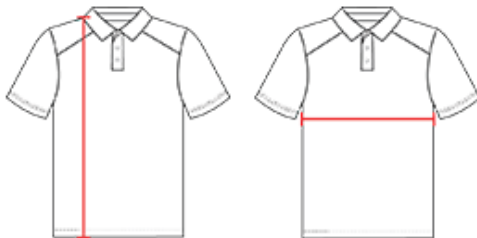

COLORS

NA | WH

SPECIFICATIONS

Piece Weight
measured in pounds

Case Count
of units per case

HOW TO MEASURE

These product specifications reference a product's measurements. For sizing information and guidance, please reference our sizing charts.

BODY LENGTH

Measured on the front from the shoulder/neck intersection to the bottom of the garment.

CHEST WIDTH

Measured across the chest, 1" below the armhole seam.