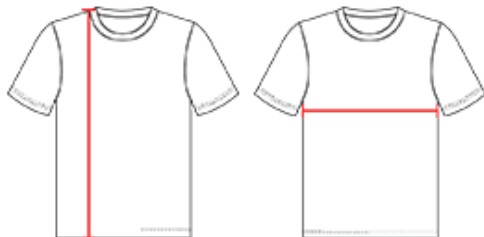

COLORS

SPECIFICATIONS

Piece Weight
measured in pounds

Case Count
of units per case

HOW TO MEASURE

These product specifications reference a product's measurements. For sizing information and guidance, please reference our sizing charts.

BODY LENGTH

Measured on the front from the shoulder/neck intersection to the bottom of the garment.

CHEST WIDTH

Measured across the chest, 1" below the armhole seam.