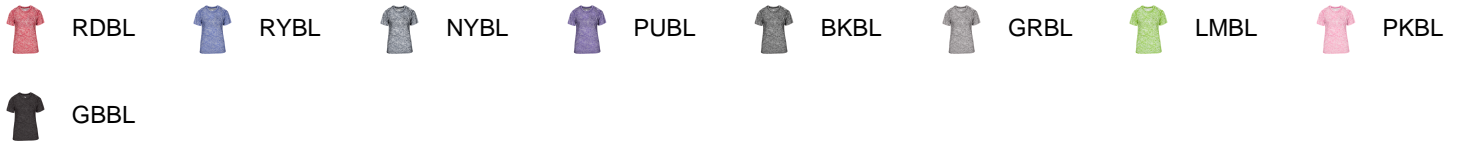

419600 WOMEN'S BLEND WOMEN'S TEE

- Badger heat seal logo on left sleeve
- Self-fabric collar
- Badger Sport paneled shoulder for maximum movement
- Double-needle hem
- 100% Sublimated Polyester moisture management/odor protection fabric

COLORS

SPECIFICATIONS

	XS	S	M	L	XL	2XL
Piece Weight measured in pounds	0.36	0.36	0.36	0.36	0.36	0.36
Spec Body Length measured in inches	25	26	27	28	29	30
Spec Chest Width measured in inches	16	17.5	19	21	23	25
Case Count # of units per case	36	36	36	36	36	36