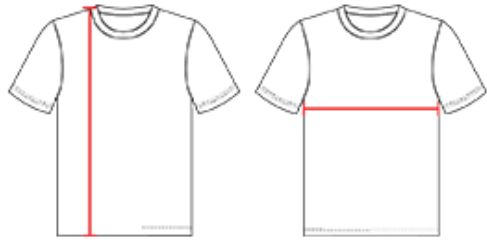

419600 WOMEN'S BLEND WOMEN'S TEE

- Badger heat seal logo on left sleeve
- Self-fabric collar
- Badger Sport paneled shoulder for maximum movement
- Double-needle hem
- 100% Sublimated Polyester moisture management/odor protection fabric

COLORS

SPECIFICATIONS

	XS	S	M	L	XL	2XL
Piece Weight measured in pounds	0.36	0.36	0.36	0.36	0.36	0.36
Spec Body Length measured in inches	25	26	27	28	29	30
Spec Chest Width measured in inches	16	17.5	19	21	23	25
Case Count # of units per case	36	36	36	36	36	36

HOW TO MEASURE

These product specifications reference a product's measurements. For sizing information and guidance, please reference our sizing charts.

BODY LENGTH

Measured on the front from the shoulder/neck intersection to the bottom of the garment.

CHEST WIDTH

Measured across the chest, 1" below the armhole seam.