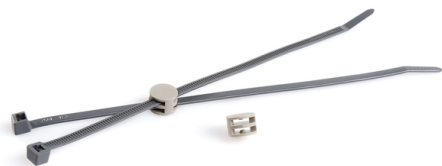

Specification Sheet

Part Number: 156-04005

Pre-assembled 2-piece self-affixing tie with coupler

Cable tie head can be moved after bundling

Easy addition of cables after assembly

For parallel routing of bundles that can be twisted 90° even after installation

3-Piece T50R Tie with Coupler, 8" Long, 0.08" - 1.97" Dia, 50lbs, PA46, Gray, 500/bg

Article Number 156-04005

Type T50RCOUPLER

Color Gray (GY)

Quantity Per bag

Product Description
The Coupler is the simple way to connect two cable ties for a parallel routing of two bundles. His special design allows the ties 90 degrees of rotation. This is ideal for all applications where the cable, pipe or hose should move flexible in relation to the fixing point. The Coupler can be used with one or two cable ties. This allows easily subsequent installation or replacements of further cables, pipes or hose.

Short Description
3-Piece T50R Tie with Coupler, 8" Long, 0.08" - 1.97" Dia, 50lbs, PA46, Gray, 500/bg

Global Part Name T50RCOUPLER-PA46-GY

Minimum Tensile Strength (Imperial) 50

Minimum Tensile Strength (Metric) 225

Length L (Imperial) 7.874

Length L (Metric) 202.0

Identification Plate Position none

Tie Closure plastic pawl

Variant Inside Serrated

Width W (Imperial) 0.18

Width W (Metric) 4.6

Bundle Diameter Min (Imperial) 0.08