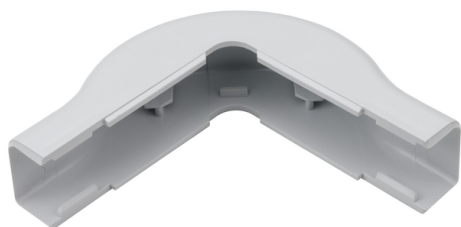

## Specification Sheet

Part Number: TSR1W-29-1

Tamper resistant covers with hidden latch provide security while allowing quick entry for cable maintenance.

PVC construction is lightweight, durable and more affordable than metallic raceway systems.

Flexible hinge is designed to reduce stress cracking and discoloration from repeated opening and closing.

Systems and fittings are available in white, office white and ivory to coordinate with a variety of décor.

Fittings incorporate a minimum 1" bend radius to meet TIA/EIA 568-B and 569-A standards.

External Corner Cover, 3/4", 1" Bend Radius, PVC, White, 1/bg

Article Number 250-12912

Type TSR1-29-1

Color White (WH)

Quantity Per bag

Product Description	HellermannTyton surface raceway systems are the ideal solution for routing communication and power cables. No need to break into existing walls - raceway systems are designed to route cable along wall surfaces. Made of a PVC material, components are durable and affordable; and the one-piece construction and adhesive tape backing make positioning and mounting easy. HellermannTyton offers a low voltage TSR system and a power rated TSRP system that are available in three different diameters to accommodate different cable and wire bundle and conduit sizes. Both systems include a complete line of fittings and junction boxes that allow for clean and professional installations. TSR surface raceway systems can be used to route a variety of communication cable, including high speed UTP and fiber optic cable.
Short Description	External Corner Cover, 3/4", 1" Bend Radius, PVC, White, 1/bg
Global Part Name	TSR1-29-1-PVC-WH
Material	Polyvinylchloride (PVC)
Material Shortcut	PVC
Flammability	UL 94 V-0
Halogen Free	No
UV Resistant (Yes/No)	No
Use Conditions	For Indoor Use Only
Operating Temperature	+122°F (+50°C)
Reach Compliant (Article 33)	No
ROHS Compliant	Yes