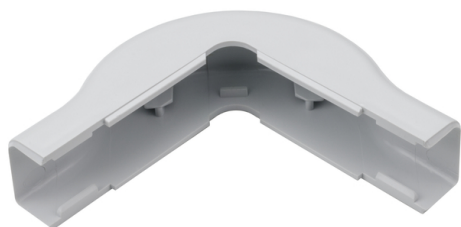

Specification Sheet

Part Number: TSR2W-29-1

Tamper resistant covers with hidden latch provide security while allowing quick entry for cable maintenance.

PVC construction is lightweight, durable and more affordable than metallic raceway systems.

Flexible hinge is designed to reduce stress cracking and discoloration from repeated opening and closing.

Systems and fittings are available in white, office white and ivory to coordinate with a variety of décor.

Fittings incorporate a minimum 1" bend radius to meet TIA/EIA 568-B and 569-A standards.

External Corner Cover, 1-1/4", 1" Bend Radius, PVC, White, 1/bg

Article Number 250-22903

Type TSR2-29-1

Color White (WH)

Quantity Per bag

Product Description	HellermannTyton surface raceway systems are the ideal solution for routing communication and power cables. No need to break into existing walls - raceway systems are designed to route cable along wall surfaces. Made of a PVC material, components are durable and affordable; and the one-piece construction and adhesive tape backing make positioning and mounting easy. HellermannTyton offers a low voltage TSR system and a power rated TSRP system that are available in three different diameters to accommodate different cable and wire bundle and conduit sizes. Both systems include a complete line of fittings and junction boxes that allow for clean and professional installations. TSR surface raceway systems can be used to route a variety of communication cable, including high speed UTP and fiber optic cable.
Short Description	External Corner Cover, 1-1/4", 1" Bend Radius, PVC, White, 1/bg
Global Part Name	TSR2-29-1-PVC-WH
Material	Polyvinylchloride (PVC)
Material Shortcut	PVC
Flammability	UL 94 V-0
Halogen Free	No
UV Resistant (Yes/No)	No
Use Conditions	For Indoor Use Only
Operating Temperature	+122°F (+50°C)
Reach Compliant (Article 33)	No
ROHS Compliant	Yes