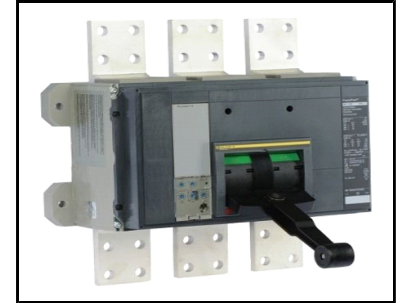

Breakers

Square D by Schneider Electric RJF36300CU33A PowerPact Molded Case Circuit Breaker; 600V, 3000 Amp, 3 Pole

MOLDED CASE CIRCUIT BREAKER 600V 3000A

*Product images are for illustrative purposes only and may differ from the actual product.